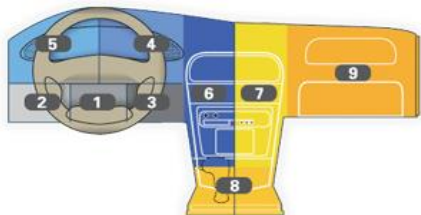

### Key for the column header

**Relearn types** = A = automatic (test drive) | O = relearn via OBD II | S = stationary relearn (e.g. reset sequence, reset switch, etc.)

**OBD port location** = 1 underneath the steering wheel, center | 2 underneath the steering wheel, left | 3 underneath the steering wheel, right | 4 dashboard, right of steering wheel | 5 dashboard, left of steering wheel | 6 center console, left | 7 center console, right | 8 underneath the handrest / gear shift area | 9 inside glove box

**OBD II** = support via OBD II Modul 95990003

**DTC** = support via OBD II Bluetooth Modul 95990022

**TAL** (Tire Auto Locate) = The car automatically detects modified tire positions. Note: Weak signal sensors are used for cars with secondary control units at each wheel. These sensors should always be duplicated.